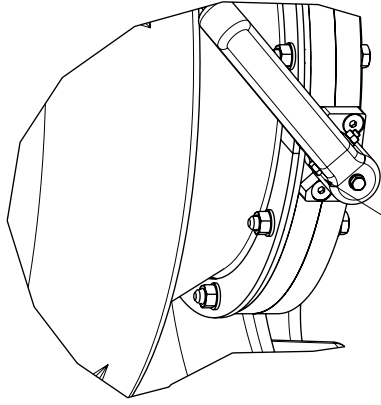

SEE DETAIL A

SEE DETAIL C

SCALE 1:10

SEE DETAIL B

DETAIL B
SCALE 1:2

300 mm Stainless steel butterfly valve

DETAIL A
SCALE 1:5

400 mm Lid

DETAIL C
SCALE 1:2