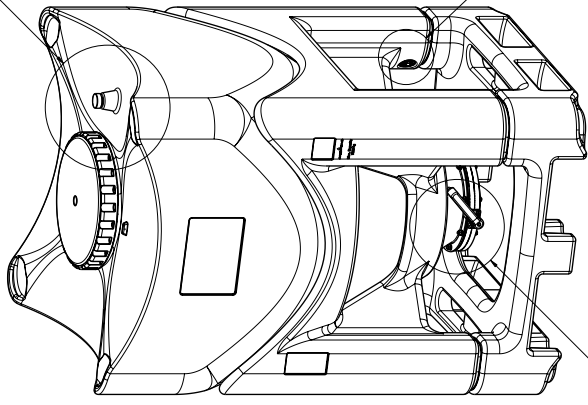

SEE DETAIL A

SEE DETAIL C

SCALE 1:10

SEE DETAIL B

DETAIL B
SCALE 1:2

300 mm Stainless steel butterfly valve

DETAIL A
SCALE 1:5

400 mm Lid

DETAIL C
SCALE 1:2