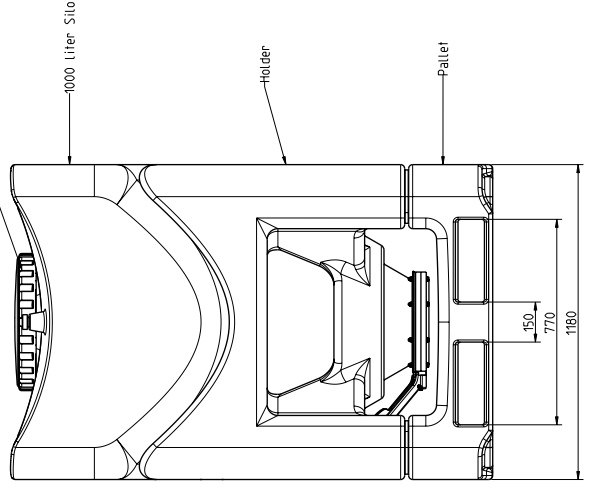

SEE DETAIL A

SEE DETAIL C

SCALE 1:10

SEE DETAIL B

DETAIL B
SCALE 1:2

300 mm Stainless steel butterfly valve

DETAIL A
SCALE 1:5

400 mm Lid

DETAIL C
SCALE 1:2